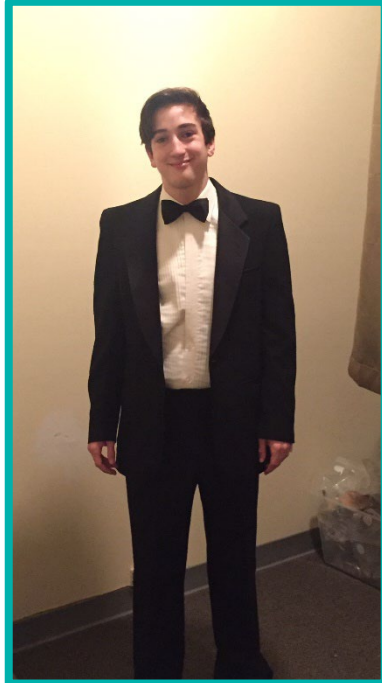

HELP US TO HELP THEM HAVE AN EVENING TO REMEMBER!

COMMUNITY CENTER
OF NORTHERN WESTCHESTER
Over 25 Years of Neighbors Helping Neighbors

ANNUAL PROM DRIVE

Going through your closets? Looking to donate party dresses or tuxedos? Our annual Prom Drive is underway, through which we provide formal wear and accessories (shoes, purses, jewelry, and ties) to young men and women at local high schools, to offset the financial burden of attending prom.