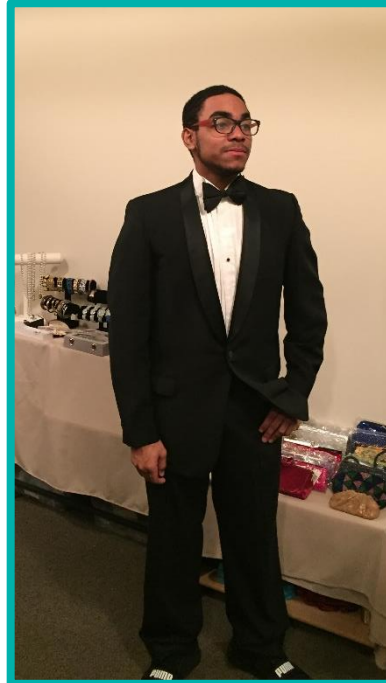

HELP US TO HELP THEM HAVE AN EVENING TO REMEMBER!

COMMUNITY CENTER
OF NORTHERN WESTCHESTER
Over 25 Years of Neighbors Helping Neighbors

ANNUAL PROM DRIVE

Going through your closets? Looking to donate party dresses or tuxedos? Our annual Prom Drive is underway, through which we provide formal wear and accessories (shoes, purses, jewelry, and ties) to young men and women at local high schools, to offset the financial burden of attending prom.