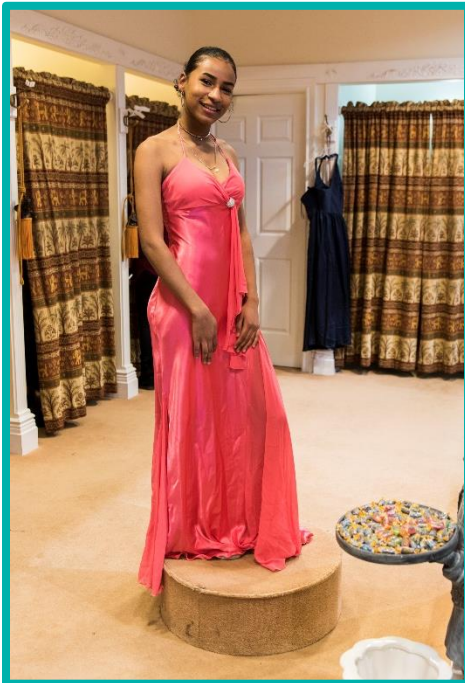

HELP US TO HELP THEM HAVE AN EVENING TO REMEMBER!

COMMUNITY CENTER
OF NORTHERN WESTCHESTER
Over 25 Years of Neighbors Helping Neighbors

ANNUAL PROM DRIVE

Going through your closets? Looking to donate party dresses or tuxedos? Our annual Prom Drive is underway, through which we provide formal wear and accessories (shoes, purses, jewelry, and ties) to young men and women at local high schools, to offset the financial burden of attending prom.